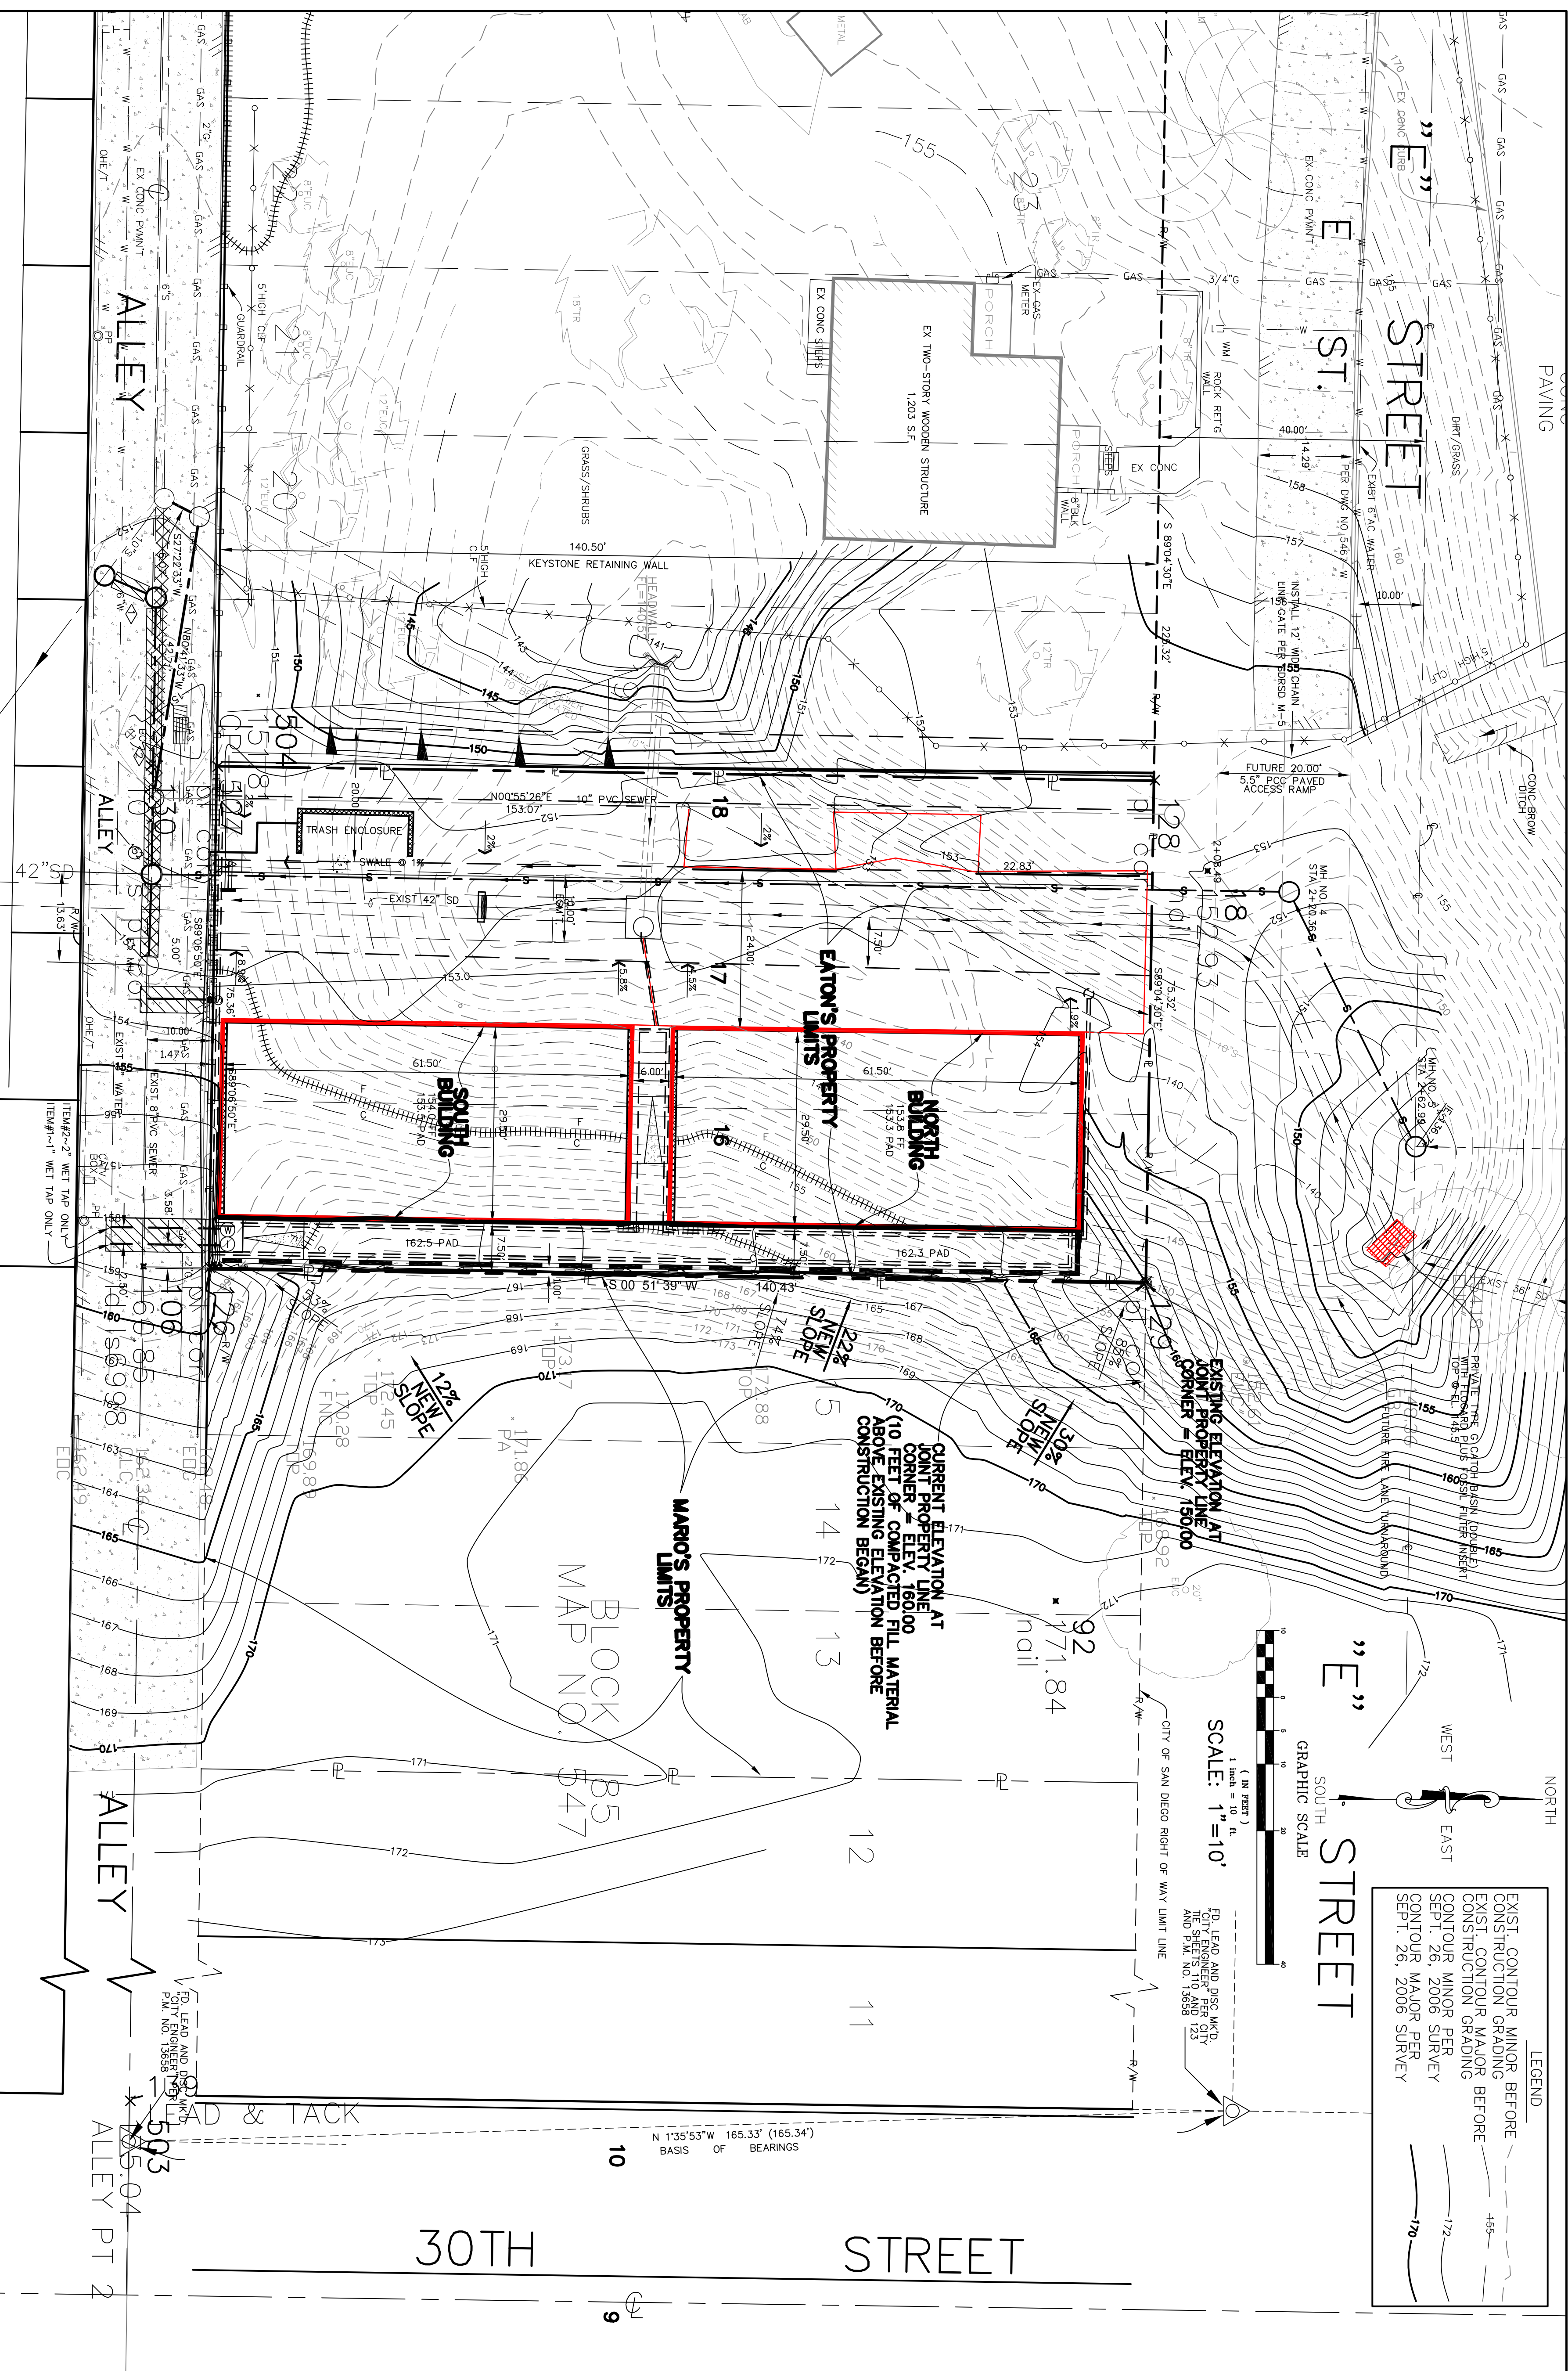

**PREVIOUS AND CURRENT CONTOUR ELEVATIONS EXHIBIT
(AFTER DUAL PROPERTY CONSTRUCTION GRADING)
CONTOUR ELEVATIONS ON SEPTEMBER 29, 2006**

IMPORTANT NOTE:
THE INFORMATION AND DATA ON THIS EXHIBIT CANNOT BE
USED OR REPRODUCED WITHOUT THE PERMISSION OF ALTA
CONSULTANTS.

PRIVATE CONTRACT
CURRENT GRADING EXHIBIT - MAY 2004 FOR:
LOTS 16, 17 & 18, BLK 85 MORSSES SUB OF PL 1150
AND
LOTS 13, 14, 15, BLK 85 MORSSES SUB OF PL 1150

SHEET 2 OF 2